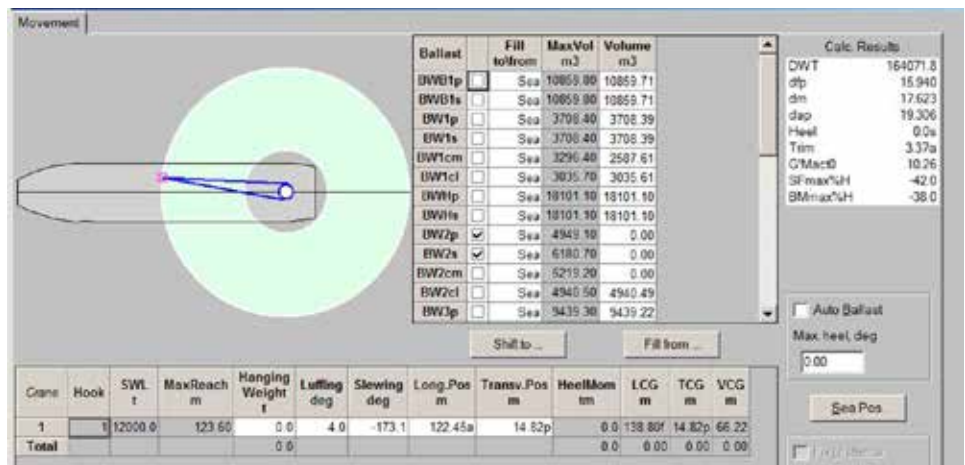

LOADMASTER®

Success story - ZHEN HUA 30

The Kockumation Group company Kockum Sonics AB deliver LOADMASTER loading computer for the heavy lift vessel ZHEN HUA 30.

The Chinese operator and technical manager Shanghai Zhen Hua Shipping has converted a tanker to a state of the art heavy lift vessel. The Zhen Hua 30, is world's largest self-propelled single boom crane vessel and was built by Zhenhua Heavy Industries (ZPMC). Onboard is a 12000 ton crane installed. Kockum Sonics was honoured with an order for LOADMASTER loading calculator including a built in crane module.

LOADMASTER system

The LOADMASTER loading calculator is equipped with an integrated crane module. The crew can simulate any lift and ensure a safe operation. LOADMASTER is of course compatible with other KOCKUM SONICS' products such as SHIPMASTER® and LEVELMASTER®.